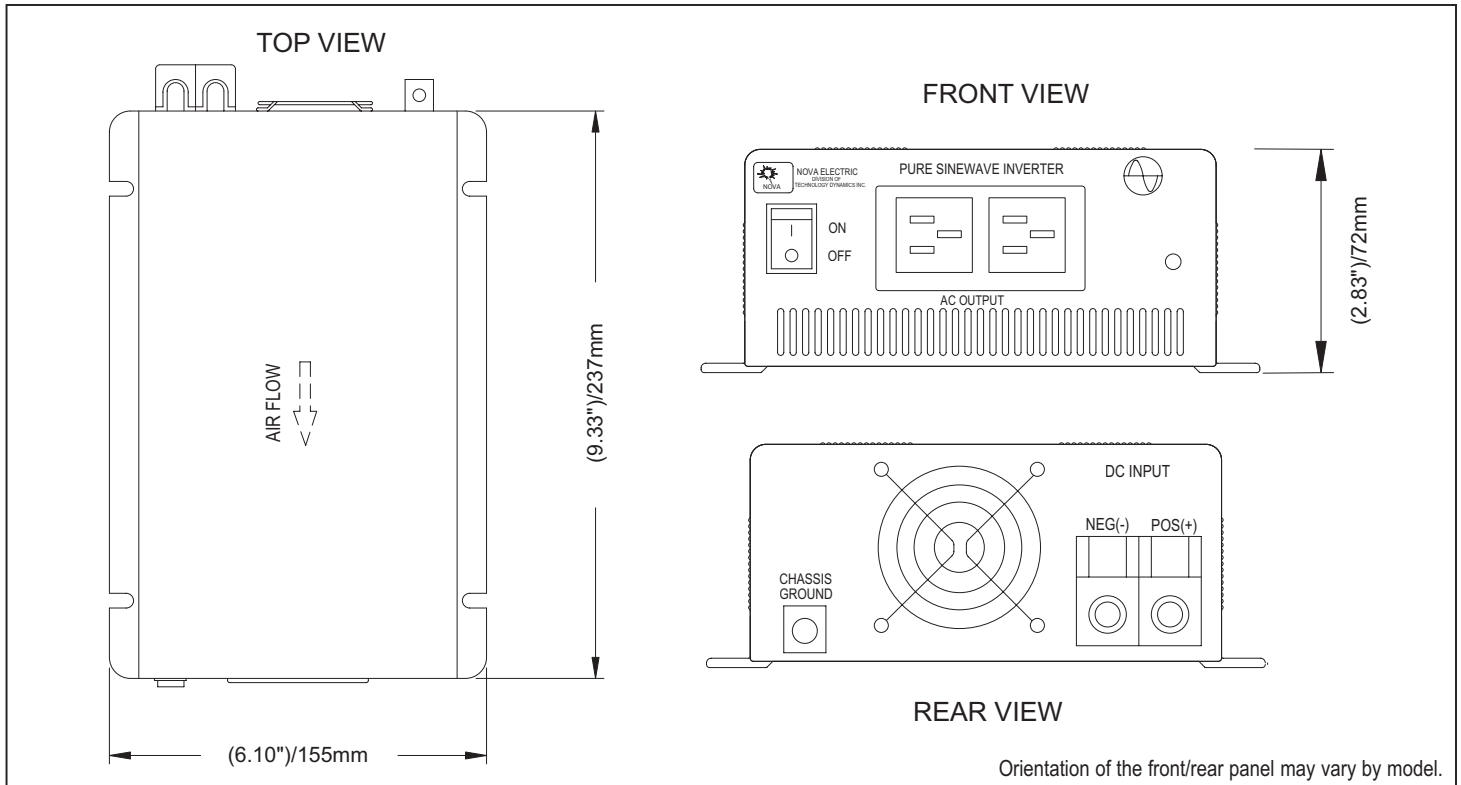

MECHANICAL SPECIFICATIONS

NOVA ELECTRIC *division of* TECHNOLOGY DYNAMICS INC.

100 SCHOOL STREET, BERGENFIELD, N.J. 07621, USA

TEL (201) 385-0500 FAX (201) 385-0702

WEBSITE: www.novaelectric.com EMAIL: novasales@theallpower.com